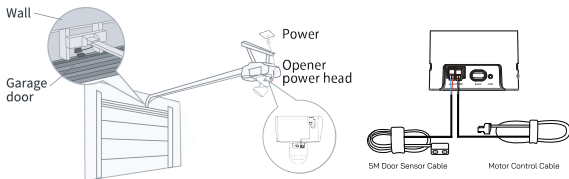

Set up your Smart Life account

1. First, download the Smart Life app for your iOS or Android device.

- Before setting up your Alarm, make sure you have the latest version of the Smart Life app from the app store.

Smart Life

Download on the
App Store

GET IT ON
Google Play

2. Next, create your account.

- If you're new to Smart Life, tap **Sign up** to create account. Enter your mobile phone or email address, then tap **Get Verification Code**, enter the code you receive in your mobile phone or email to set up the password.
- If you already have a Smart Life account used for other devices, tap **Log in with Existing Account**.

Installation Overview