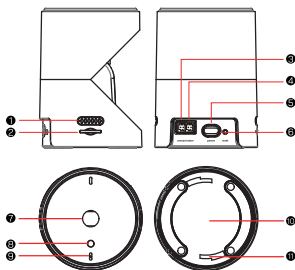

Smart Garage Camera

Quick Start Guide
Compatibility Table

1. Product Description

- ❶ Speaker
- ❷ MicroSD Card slot
(Card not included)
- ❸ Door Sensor Interface
- ❹ Motor Control Interface
- ❺ Type-C Power Port
- ❻ Reset Button
- ❼ Camera Lens
- ❽ IR sensor
- ❾ Status Light
- ❿ Magnetic base
- ⓫ Mounting hole

2. What's in the box

Smart Garage Camera

5M Door Sensor Cable
Motor Control Cable

Base + Accessories

Installation kit

Type-C Power Cable

Quick Start Guide

3. Specification

Product Name	Smart Garage Camera
Resolution	1920*1080
Viewing angle	0°~ 90°
Power Supply	DC 5V(Type-C)
WI-FI	802.11 b/g/n, 2.4GHz
Working Temperature	-15℃~55℃
Working Humidity	10%~90% RH (no condensation)
Dimension	17.6*12.9*13.2cm
Storage Function	Up to 128G