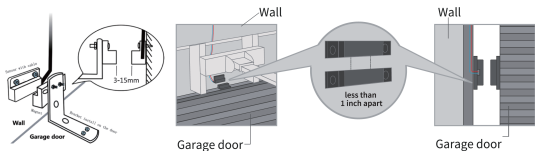

Install the Camera device

1. Connect Camera to Opener

- Power off your existing garage door opener.
- Connect the 2 exposed signal wires of controller to the two terminals that connects to the wall button. Wire order does not matter.
- Insert the 2 exposed wires into the terminals on the back of your **Smart Garage Camera**.

2. Install the Sensor

- The sensor has 2 parts. Both sensor parts must be mounted parallel to each other, and they must be 3 – 15 mm apart, not touching.
- Mount the sensor with wire on the garage frame wall, and mount the sensor without wire on the top of garage door.