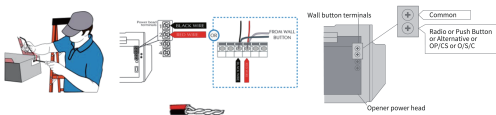

Equipment began to connect to the server, please wait until the complete distribution network. (figure 6)

figure 5

figure 6

figure 7

Appear (figure 7) page, that device has been added successfully, Here you can name for this device

Install the Camera device

1. Connect Camera to Opener

- Power off your existing garage door opener.
- Connect the 2 exposed signal wires of controller to the two terminals that connects to the wall button. Wire order does not matter.
- Insert the 2 exposed wires into the terminals on the back of your **Smart Garage Camera**.